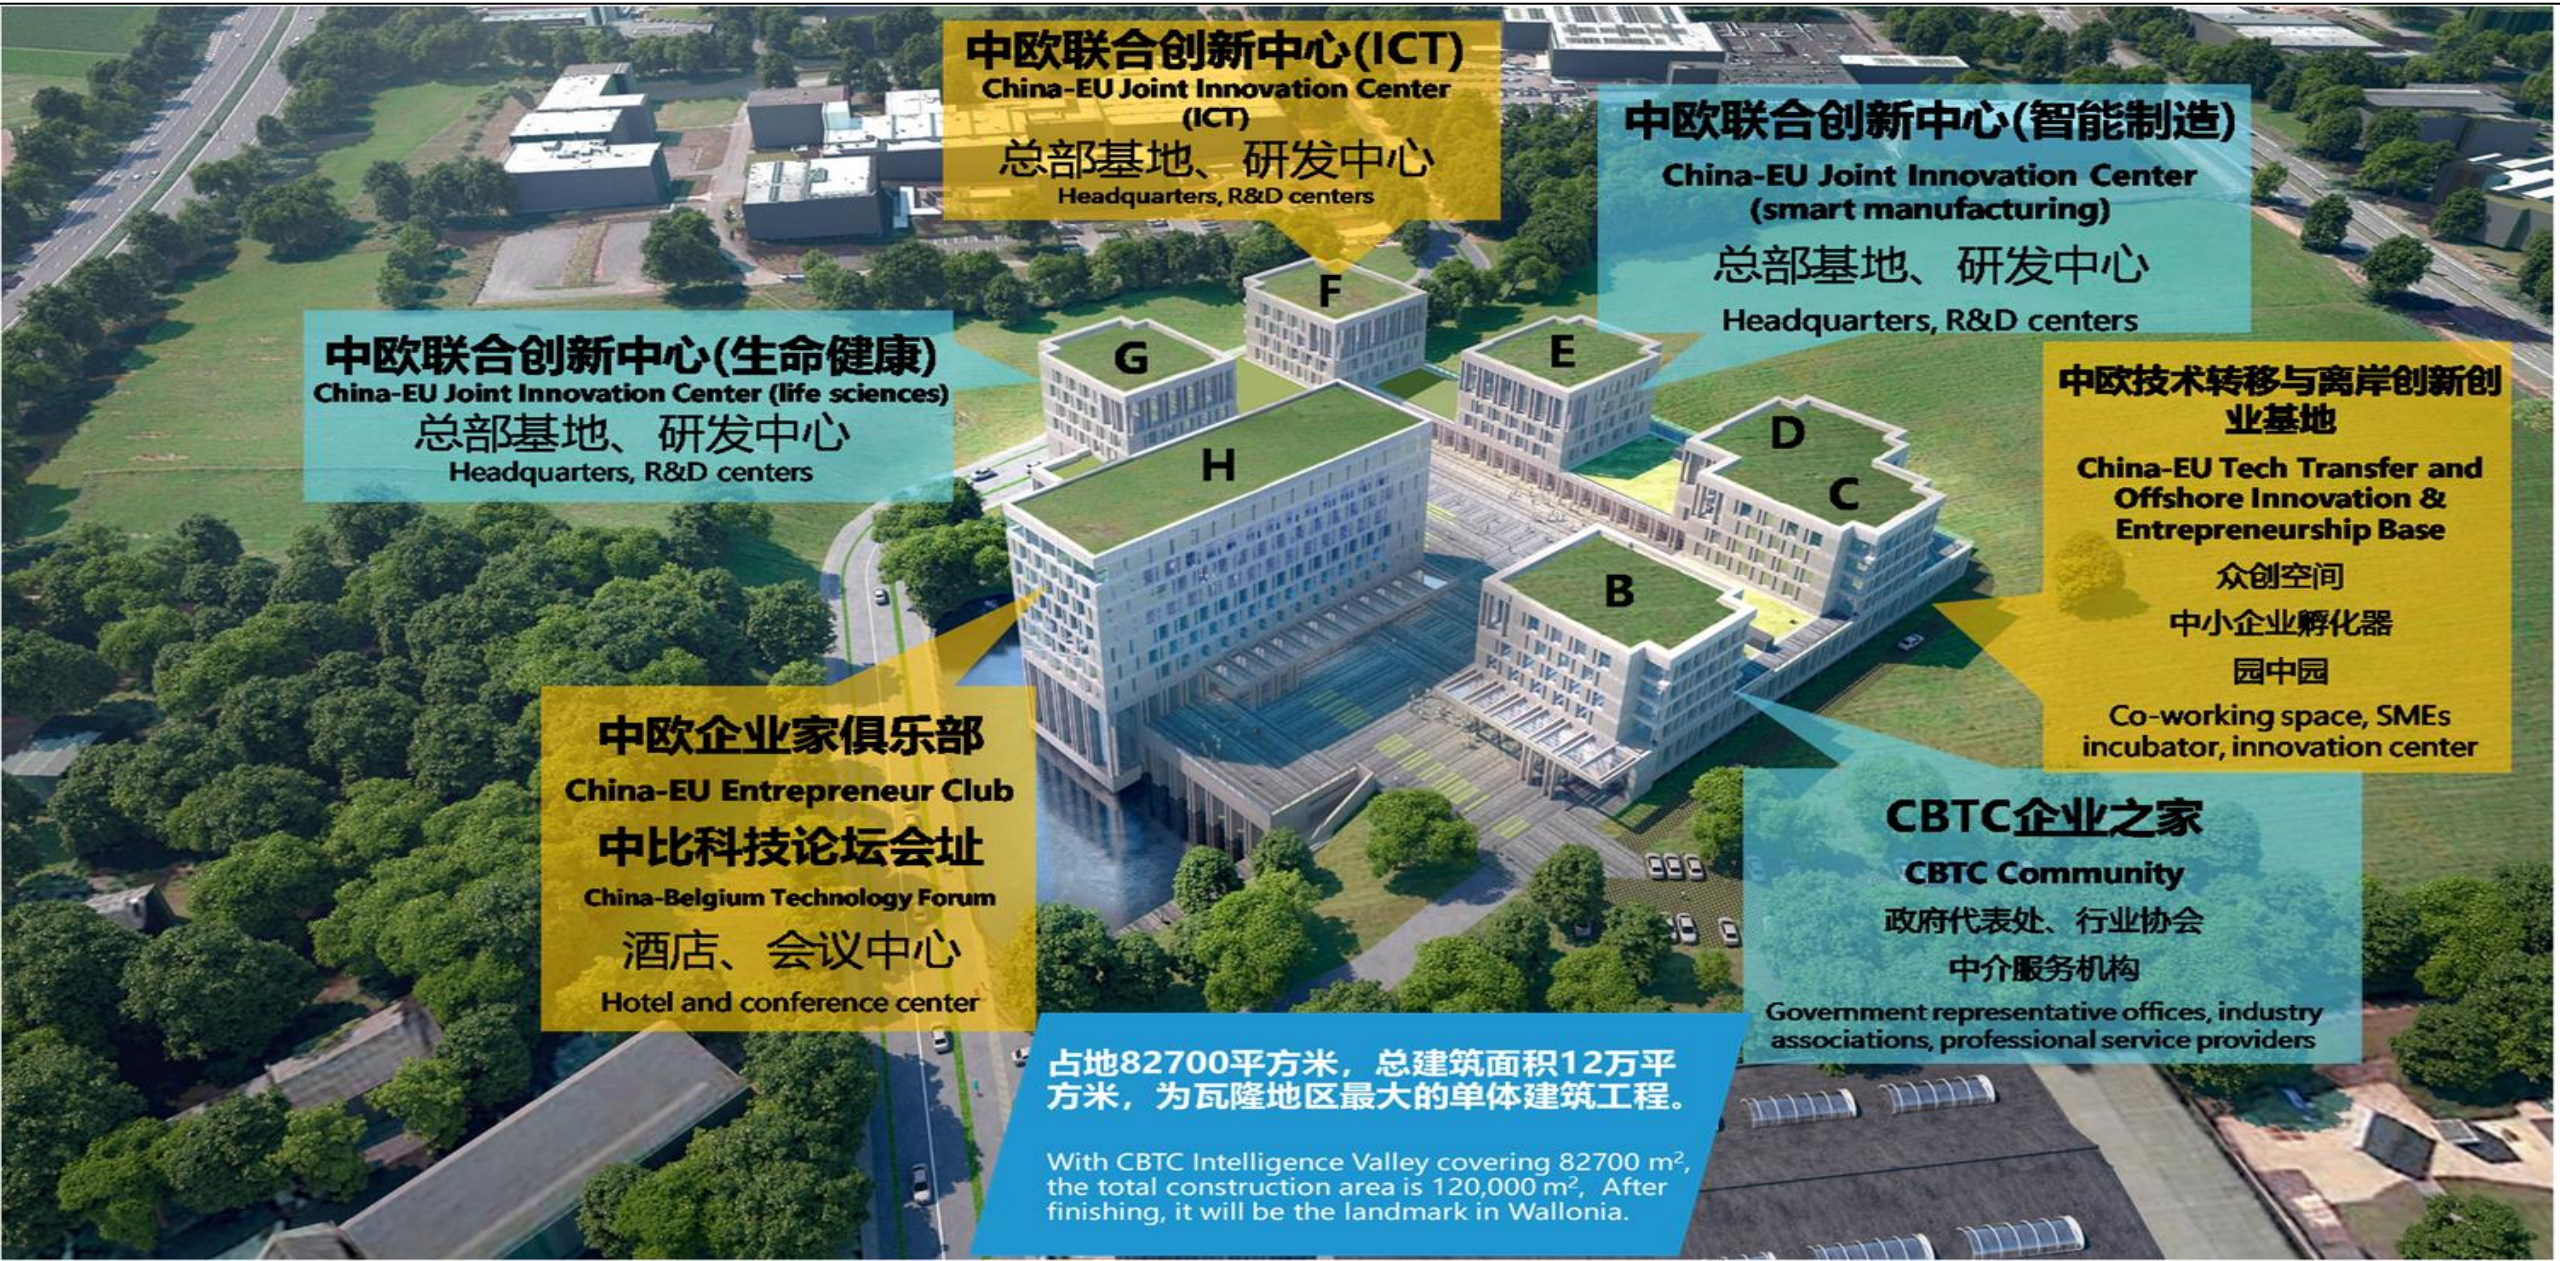

ACEIE Partner - CBTC

中欧联合创新中心(ICT)
China-EU Joint Innovation Center (ICT)
总部基地、研发中心
Headquarters, R&D centers

中欧联合创新中心(智能制造)
China-EU Joint Innovation Center (smart manufacturing)
总部基地、研发中心
Headquarters, R&D centers

中欧联合创新中心(生命健康)
China-EU Joint Innovation Center (life sciences)
总部基地、研发中心
Headquarters, R&D centers

中欧技术转移与离岸创新创业基地
China-EU Tech Transfer and Offshore Innovation & Entrepreneurship Base
众创空间
中小企业孵化器
园中园
Co-working space, SMEs incubator, innovation center

中欧企业家俱乐部
China-EU Entrepreneur Club
中比科技论坛会址
China-Belgium Technology Forum
酒店、会议中心
Hotel and conference center

CBTC企业之家
CBTC Community
政府代表处、行业协会
中介服务机构
Government representative offices, industry associations, professional service providers

占地82700平方米，总建筑面积12万平方米，为瓦隆地区最大的单体建筑工程。
With CBTC Intelligence Valley covering 82700 m², the total construction area is 120,000 m². After finishing, it will be the landmark in Wallonia.