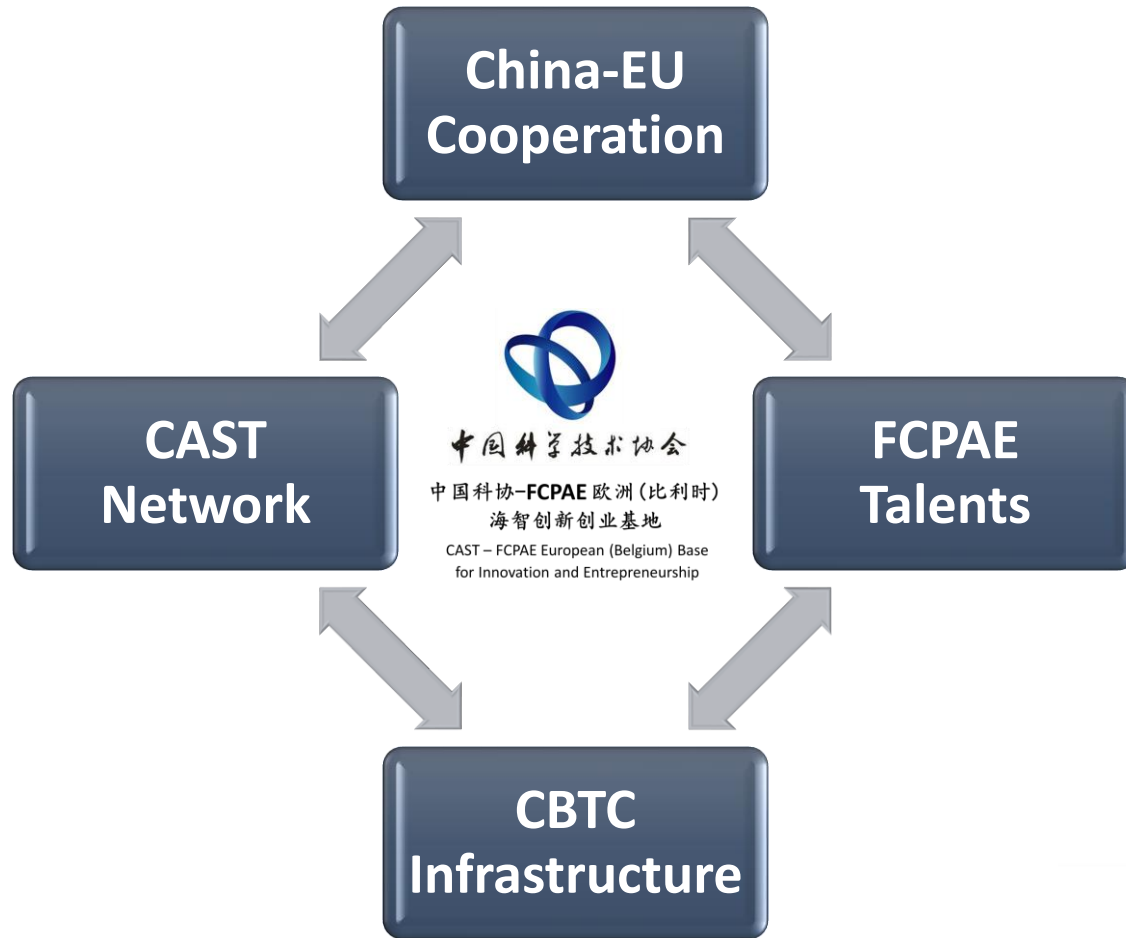

**Association of Chinese-European Innovation and  
Entrepreneurship (ACEIE)**

# ACEIE Partner - CAST

In June 2016, Dr. Wan Gang was elected President of the 9th National Committee of CAST. With a PhD in engineering, Wan Gang is the Vice Chairman of the 13th National Committee of the Chinese People's Political Consultative Conference (CPPCC).

In Sept. 2016, Association of Chinese-European Innovation and Entrepreneurship (ACEIE) was awarded as 1<sup>st</sup> overseas innovation and entrepreneurship center of Chinese Association of Science and Technology (CAST) by Mr. Shang Yong, the Vice President of CAST, Zhang Jiansheng, the minister of CAST international cooperation department